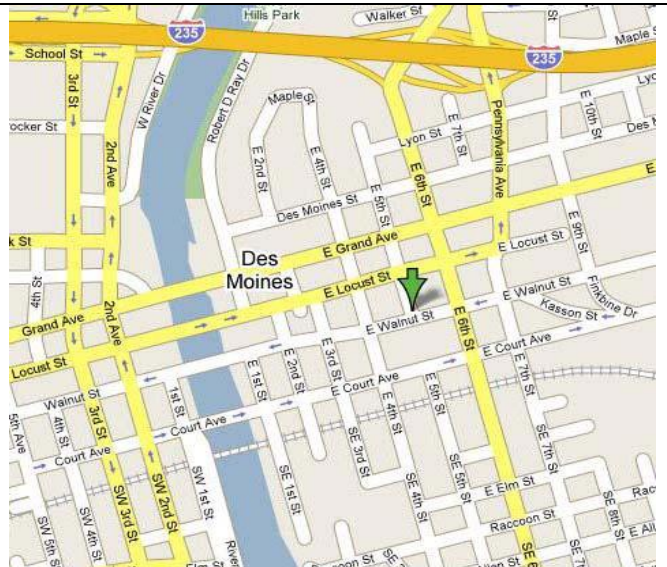

Parking Information:

Parking is available on the street or in a downtown-parking format.

The Capitol Room
315 E 5th Street
Des Moines, Iowa 50309
515.237.5500
info@capitoliowa.com